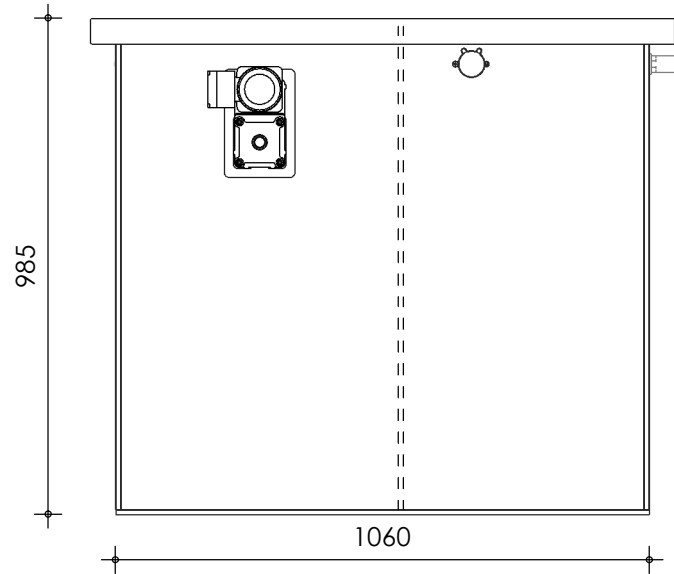

Front view

Right-side view

Top view

Rear view

Left-side view

**description:**  
C22 - Combi filter

**scale :**  
1 : 15

**date/version :**  
v.2024

**water running height :**  
120 mm