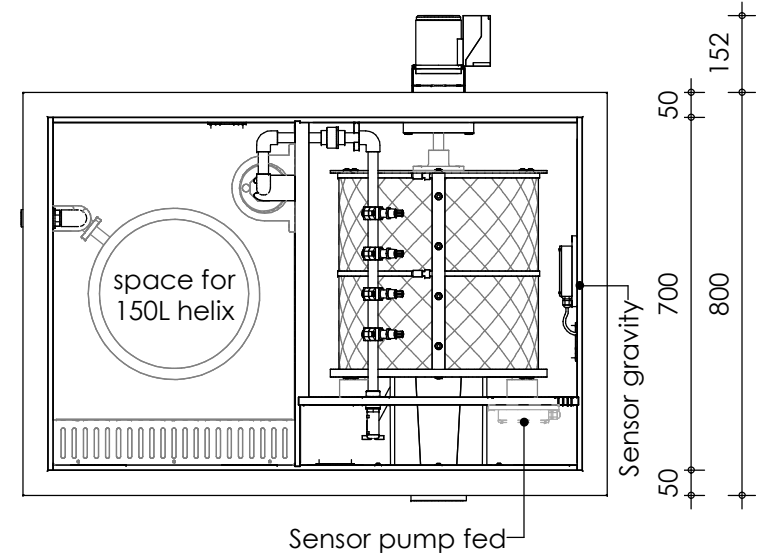

Front view

Right-side view

Top view

Rear view

Left-side view

**description:**  
C22 - Combi filter

**scale :**  
1 : 15

**date/version :**  
v.2024

**water running height :**  
120 mm