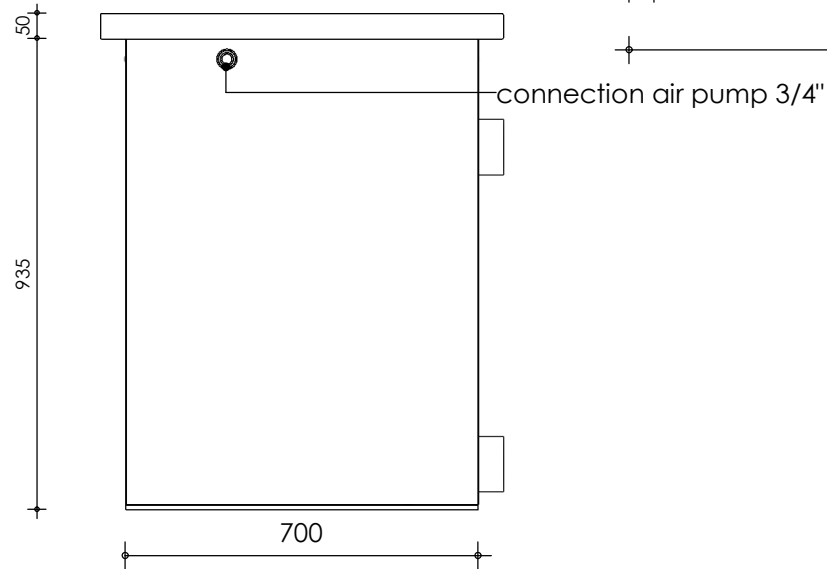

Front view

Right-side view

Top view

Rear view

Left-side view

**description:**  
C22 - Combi filter

**scale :**  
1 : 15

**date/version :**  
v.2024

**water running height :**  
120 mm