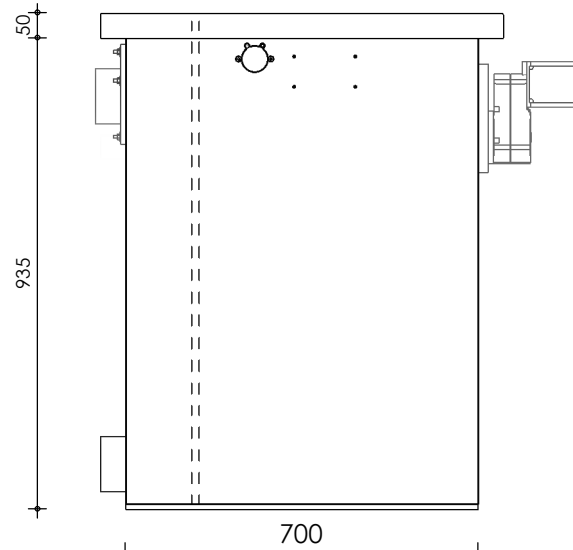

Front view

Right-side view

Top view

Rear view

Left-side view

**description:**  
C22 - Combi filter

**scale :**  
1 : 15

**date/version :**  
v.2024

**water running height :**  
120 mm