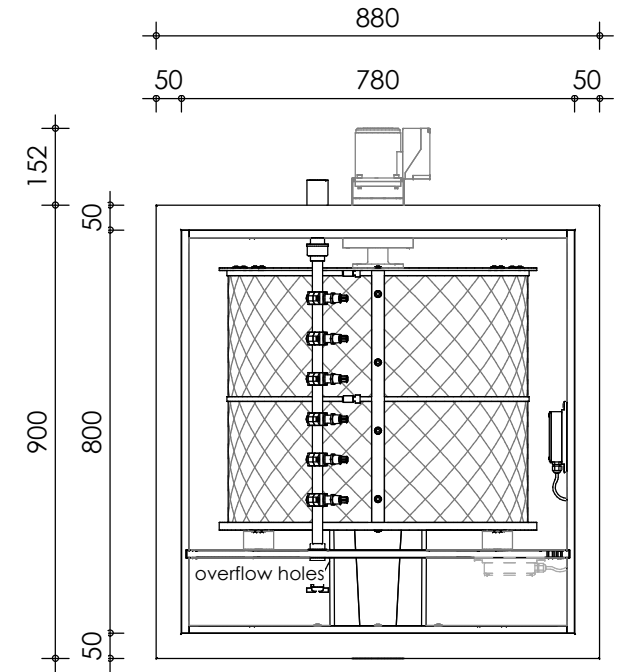

Front view

Right-side view

Rear view

Left-side view

Top view

description:
PP65 - drum filter

scale :
1 : 15

date/version :
v.2024

water running height :
120 mm