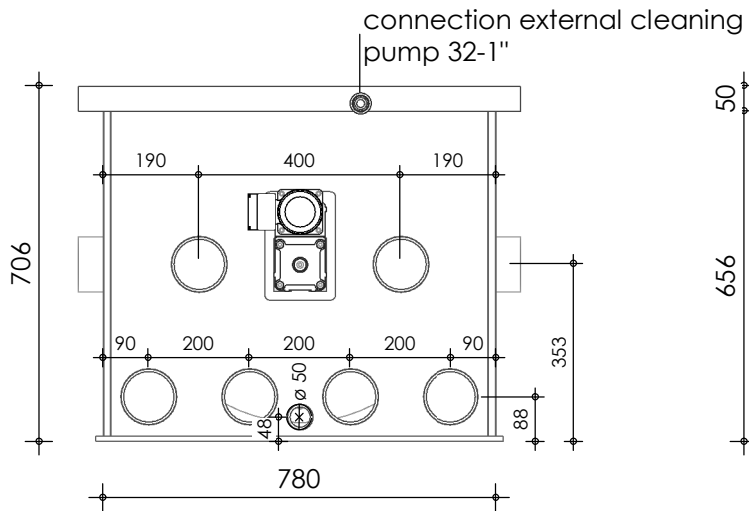

Front view

Right-side view

Rear view

Left-side view

Top view

description:
PP65 - drum filter

scale :
1 : 15

date/version :
v.2024

water running height :
120 mm