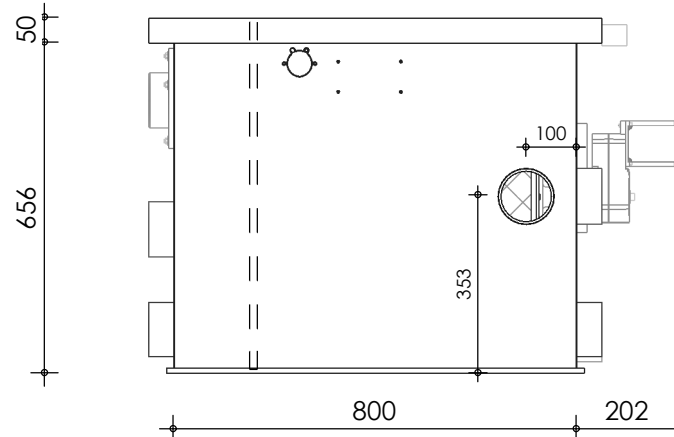

Front view

Right-side view

Rear view

Left-side view

Top view

description:
PP65 - drum filter

scale :
1 : 15

date/version :
v.2024

water running height :
120 mm