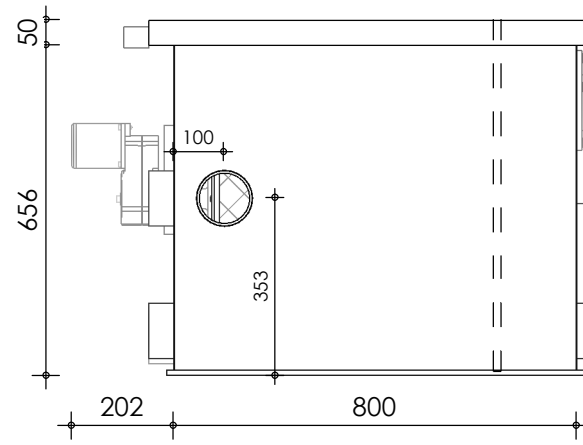

Front view

Right-side view

Rear view

Left-side view

Top view

description:
PP65 - drum filter

scale :
1 : 15

date/version :
v.2024

water running height :
120 mm