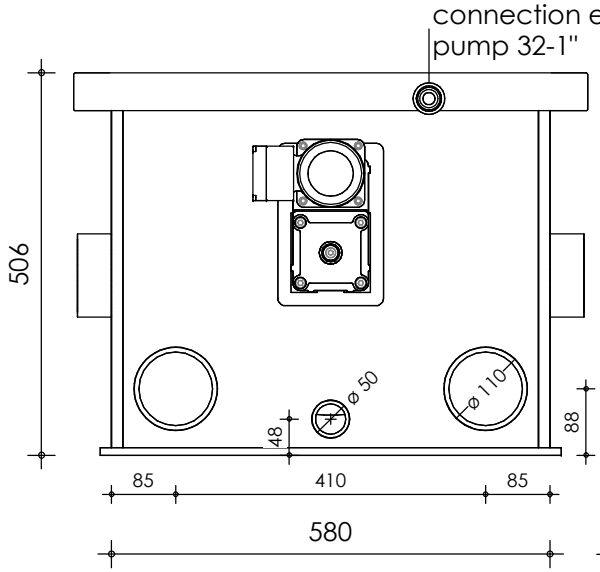

Front view

Right-side view

Top view

Rear view

Left-side view

Manual waste cleaning

description:
PP40 - drum filter

scale :
1 : 10

date :
v.2024

water running height :
120 mm