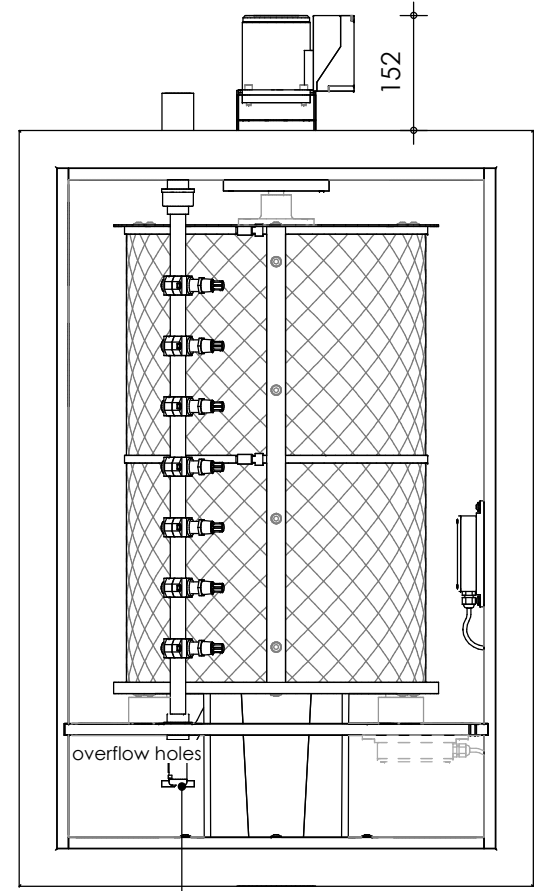

Front view

Right-side view

Top view

Rear view

Left-side view

Manual waste cleaning

description:
PP40 - drum filter

scale :
1 : 10

date :
v.2024

water running height :
120 mm