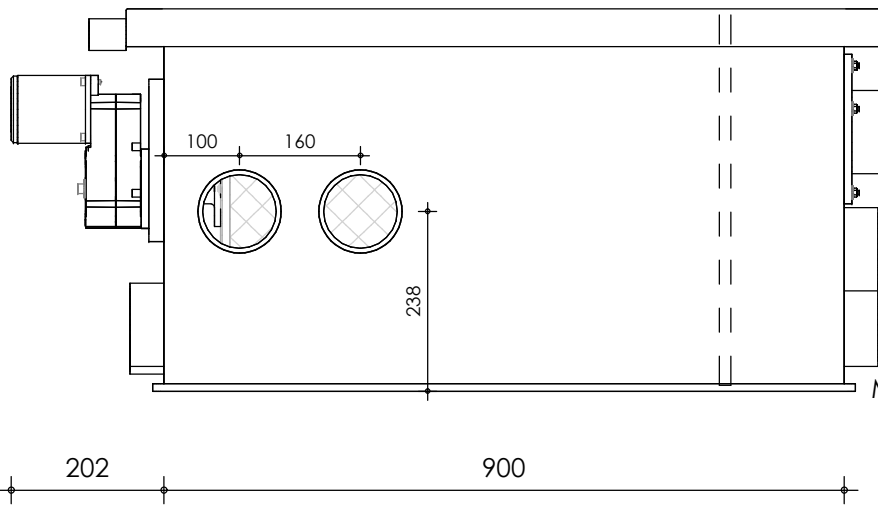

Front view

Right-side view

Top view

Rear view

Left-side view

Manual waste cleaning

description:
PP40 - drum filter

scale :
1 : 10

date :
v.2024

water running height :
120 mm