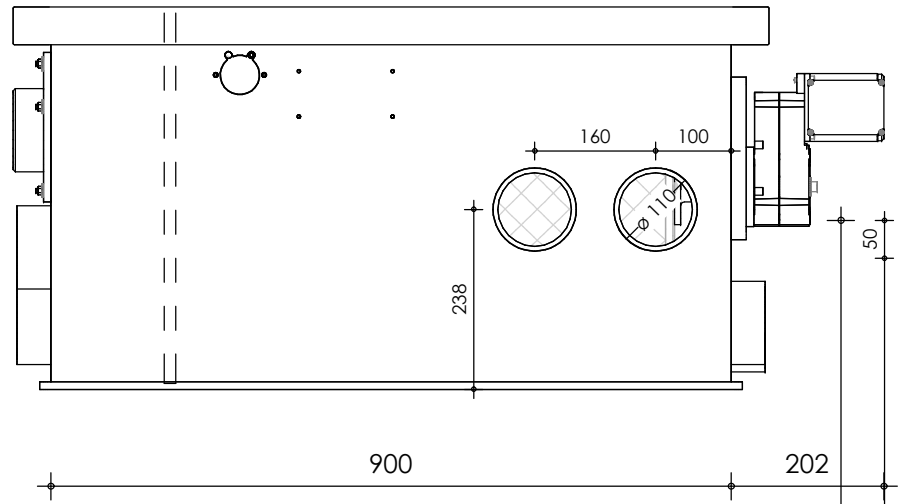

Front view

Right-side view

Top view

Rear view

Left-side view

Manual waste cleaning

description:
PP40 - drum filter

scale :
1 : 10

date :
v.2024

water running height :
120 mm