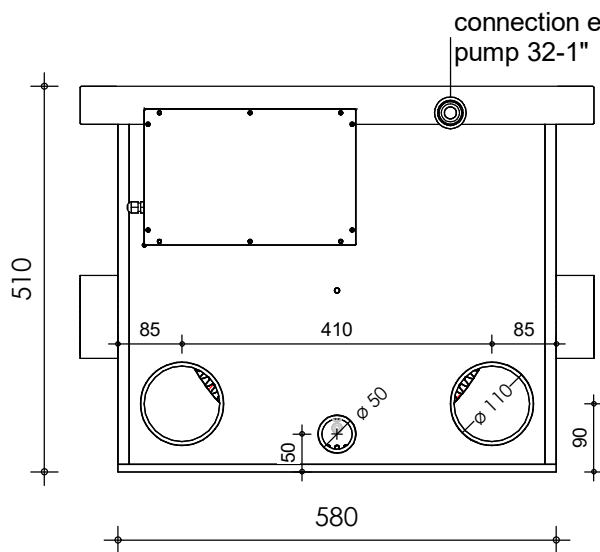

Front view

Right-side view

Rear view

Left-side view

Top view

description:
PP35 - drum filter

scale :
1 : 10

date :
v.2024

water running height :
170 mm