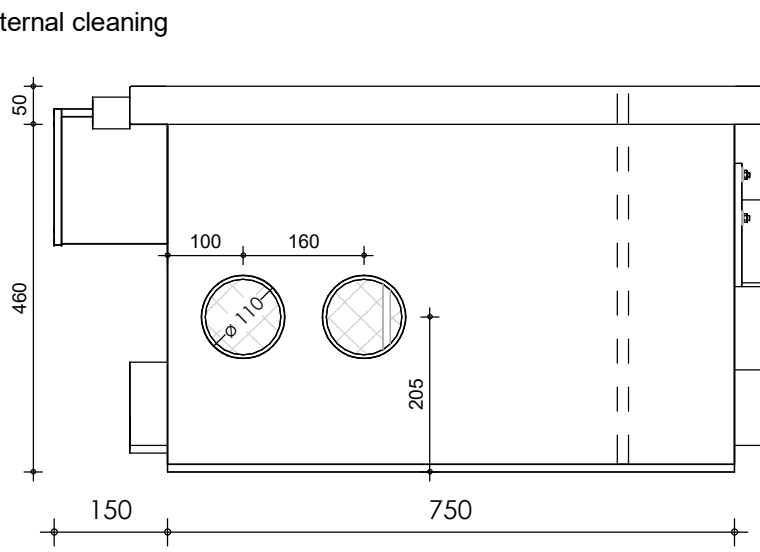

Front view

Right-side view

Rear view

Left-side view

Top view

description:
PP35 - drum filter

scale :
1 : 10

date :
v.2024

water running height :
170 mm