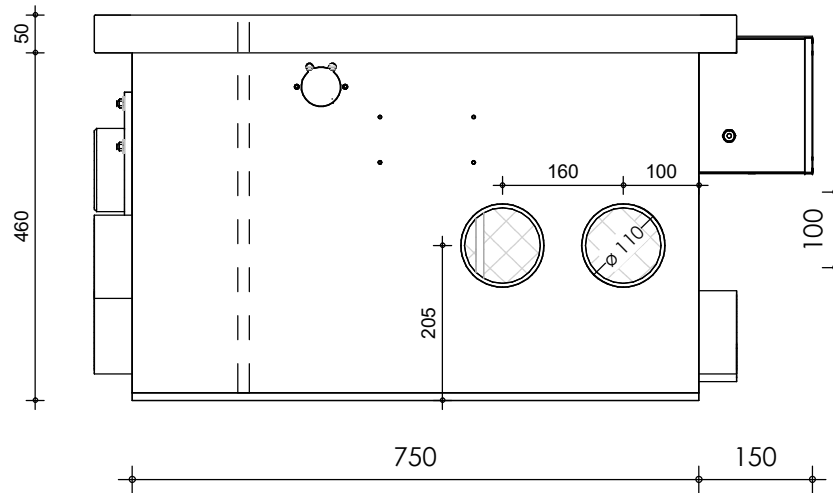

Front view

Right-side view

Rear view

Left-side view

Top view

description:
PP35 - drum filter

scale :
1 : 10

date :
v.2024

water running height :
170 mm