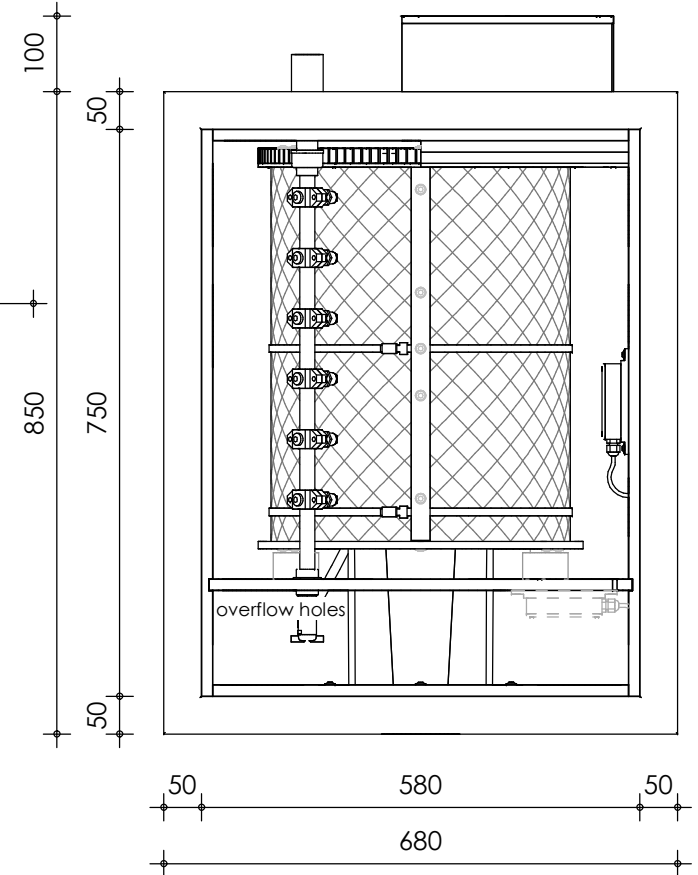

Front view

Right-side view

Rear view

Left-side view

Top view

description:
PP35 - drum filter

scale :
1 : 10

date :
v.2024

water running height :
170 mm