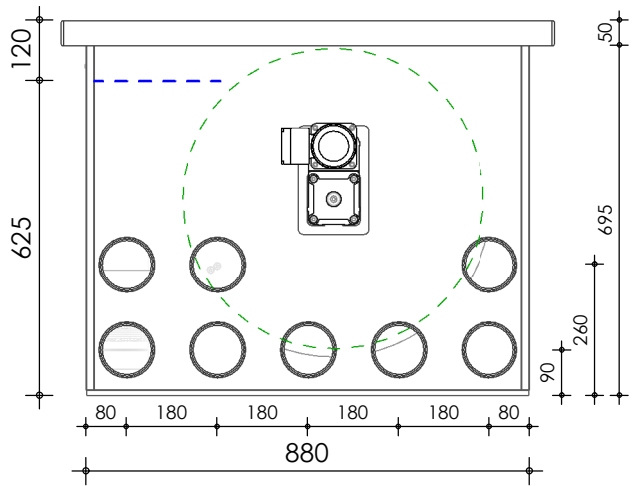

Front view

Rear view

Right-side view

Left-side view

**description:**  
PP100N - Drum filter

**scale :**  
1 : 15

**date/version :**  
v.2024

**water running height :**  
120 mm