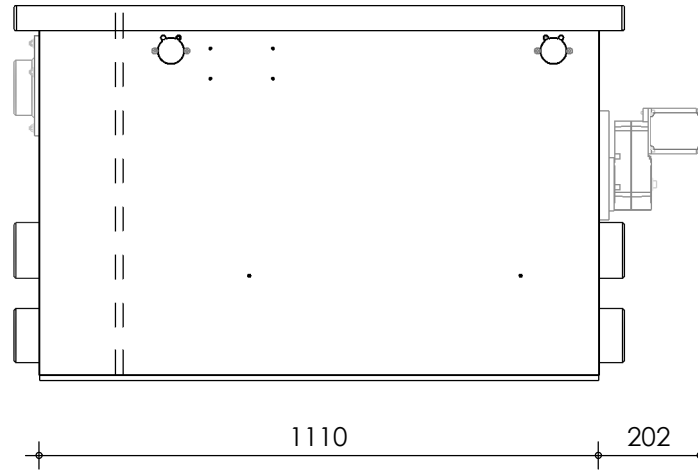

Front view

Rear view

Right-side view

Left-side view

**description:**  
PP100N - Drum filter

**scale :**  
1 : 15

**date/version :**  
v.2024

**water running height :**  
120 mm