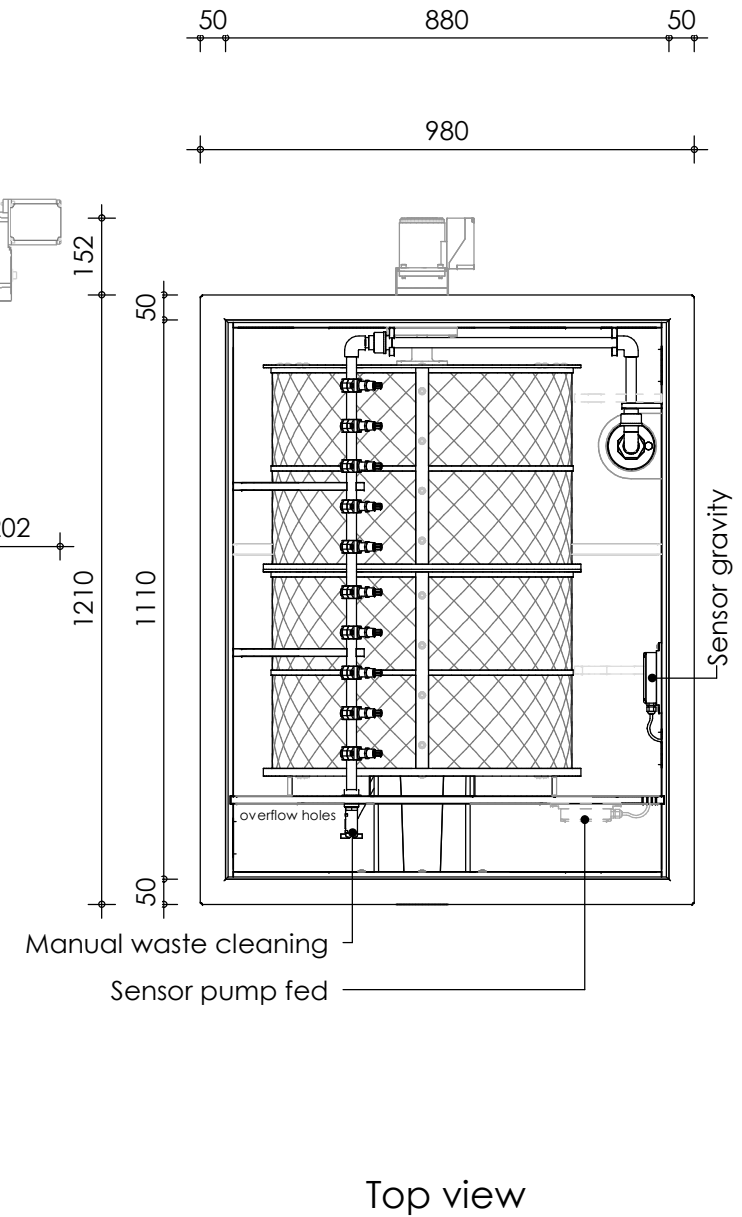

Front view

Rear view

Right-side view

Left-side view

**description:**  
PP100N - Drum filter

**scale :**  
1 : 15

**date/version :**  
v.2024

**water running height :**  
120 mm