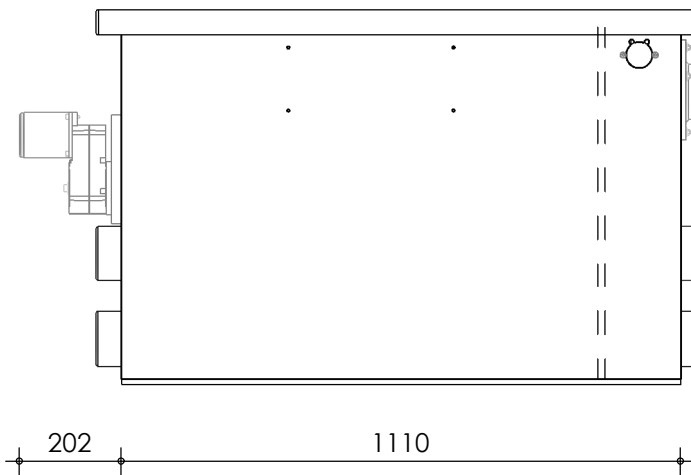

Front view

Rear view

Right-side view

Left-side view

**description:**  
PP100N - Drum filter

**scale :**  
1 : 15

**date/version :**  
v.2024

**water running height :**  
120 mm