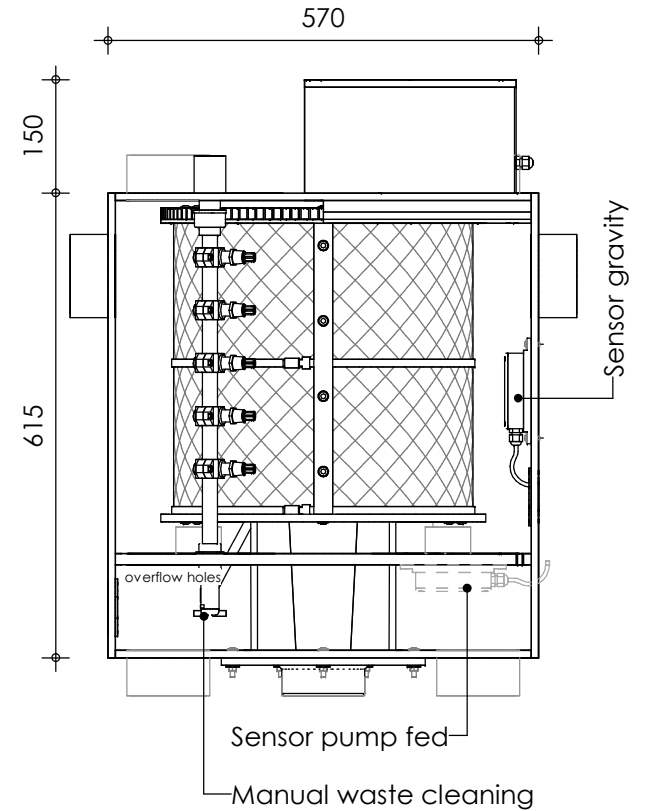

Front view

Right-side view

Top view

Rear view

Left-side view

description:
ECO22 - Drum filter

scale :
1 : 10

date/version :
v.2024

water running height :
160 mm