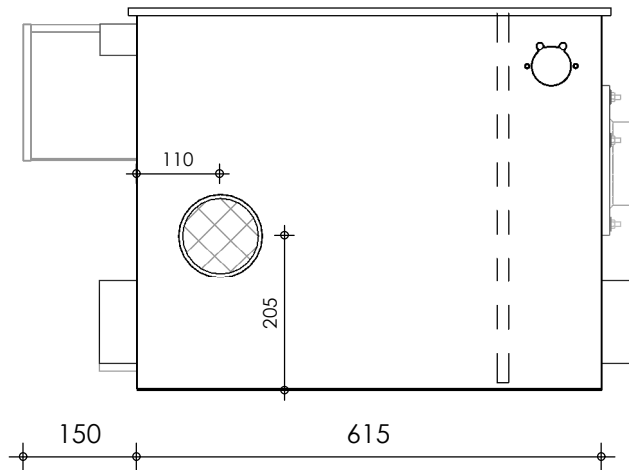

Front view

Right-side view

Top view

Rear view

Left-side view

description:
ECO22 - Drum filter

scale :
1 : 10

date/version :
v.2024

water running height :
160 mm