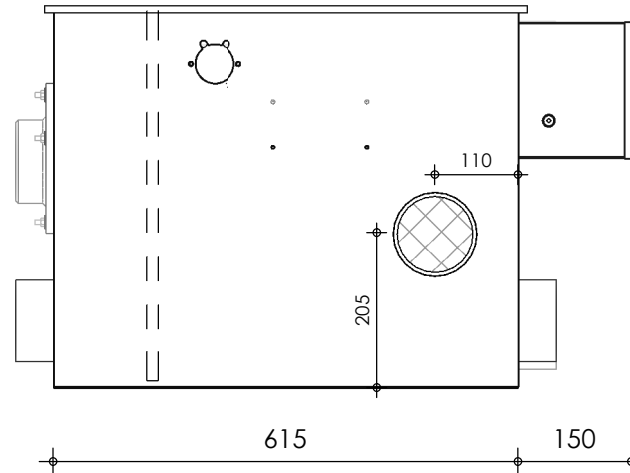

Front view

Right-side view

Top view

Rear view

Left-side view

description:
ECO22 - Drum filter

scale :
1 : 10

date/version :
v.2024

water running height :
160 mm