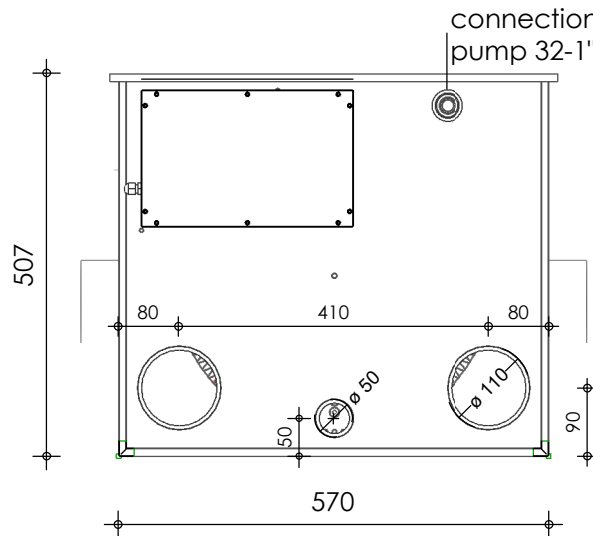

Front view

Right-side view

Top view

Rear view

Left-side view

description:
ECO22 - Drum filter

scale :
1 : 10

date/version :
v.2024

water running height :
160 mm