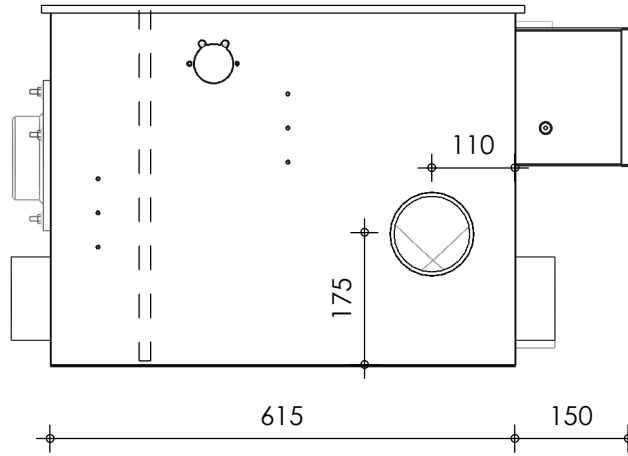

Front view

Right-side view

Rear view

Left-side view

Top view

description:
ECO20 - drum filter

scale :
1 : 10

date :
v.2024

water running height :
160 mm