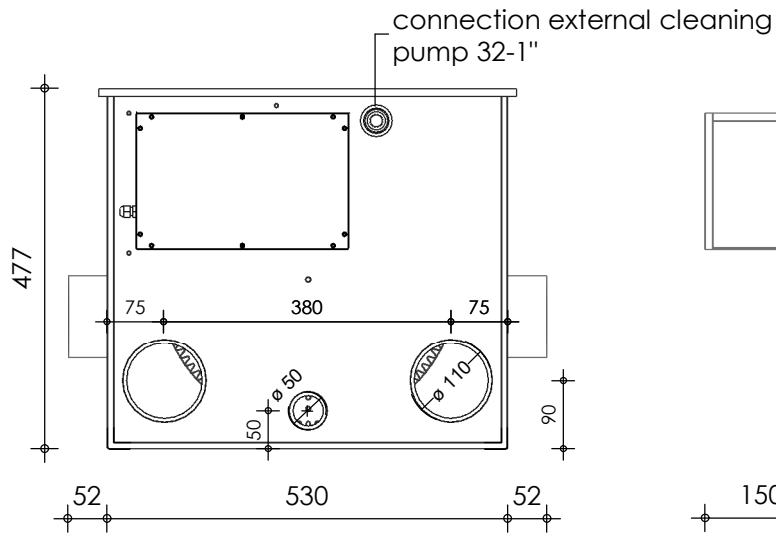

Front view

Right-side view

Rear view

Left-side view

Top view

description:
ECO20 - drum filter

scale :
1 : 10

date :
v.2024

water running height :
160 mm