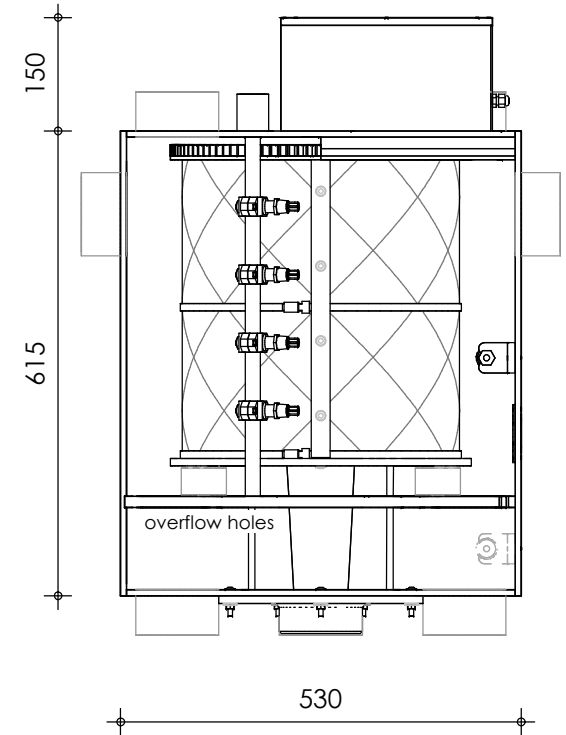

Front view

Right-side view

Rear view

Left-side view

Top view

description:
ECO20 - drum filter

scale :
1 : 10

date :
v.2024

water running height :
160 mm