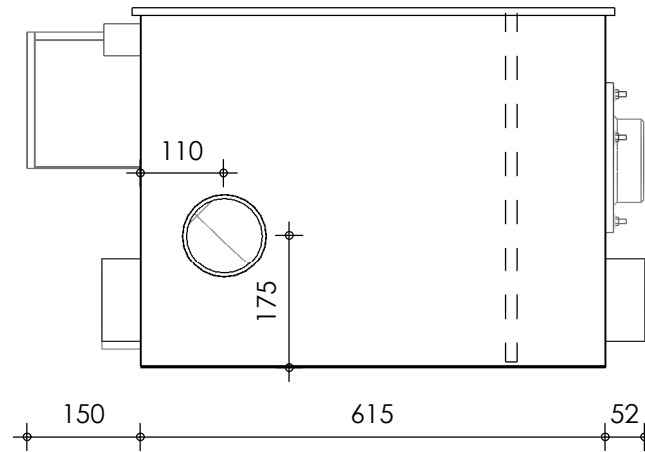

Front view

Right-side view

Rear view

Left-side view

Top view

description:
ECO20 - drum filter

scale :
1 : 10

date :
v.2024

water running height :
160 mm