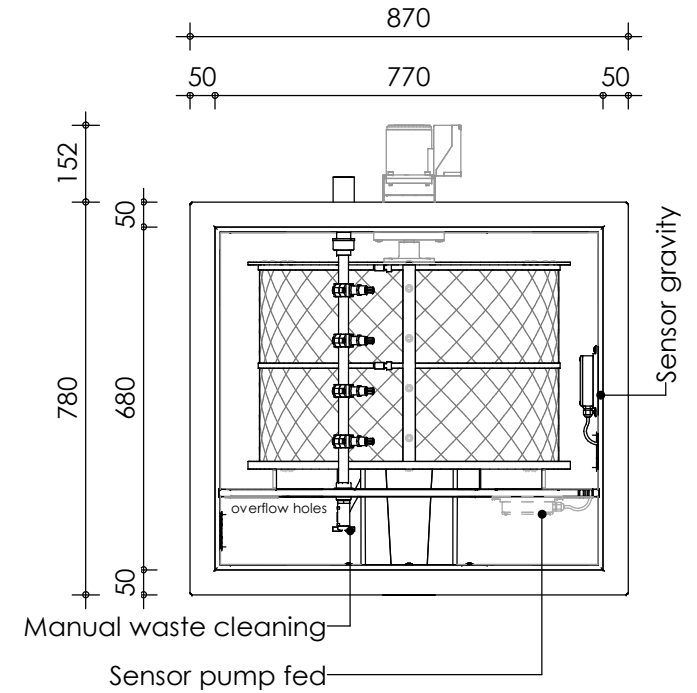

Front view

Right-side view

Rear view

Left-side view

Top view

**description:**  
D50 - Drum filter

**scale :**  
1 : 15

**date/version :**  
v.2024

**water running height :**  
120 mm