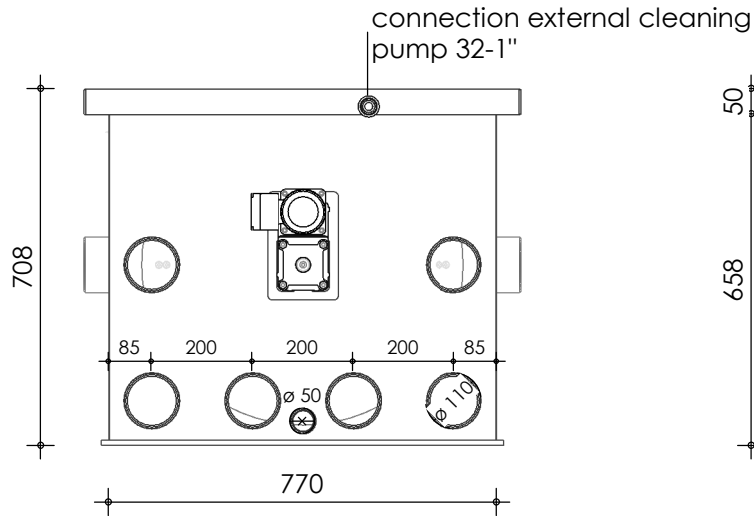

Front view

Right-side view

Rear view

Left-side view

Top view

**description:**  
D50 - Drum filter

**scale :**  
1 : 15

**date/version :**  
v.2024

**water running height :**  
120 mm