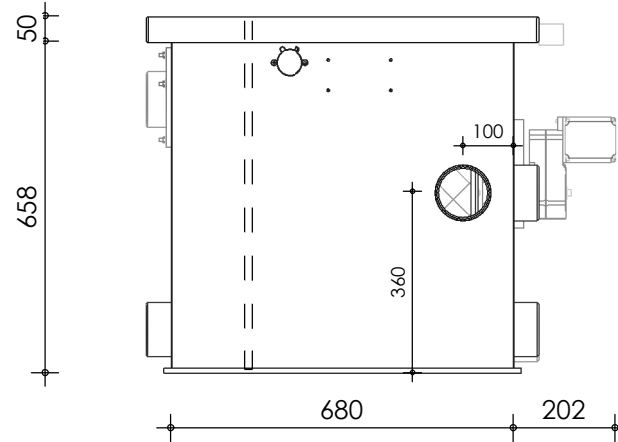

Front view

Right-side view

Rear view

Left-side view

Top view

**description:**  
D50 - Drum filter

**scale :**  
1 : 15

**date/version :**  
v.2024

**water running height :**  
120 mm