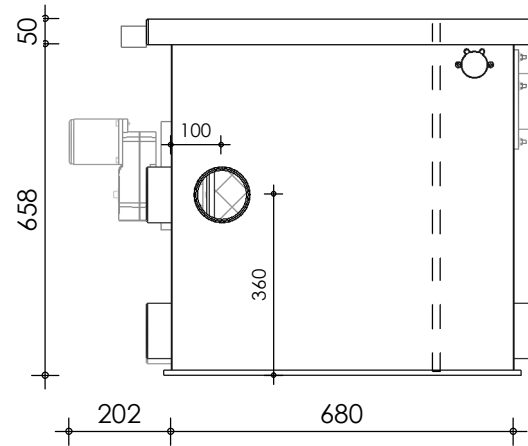

Front view

Right-side view

Rear view

Left-side view

Top view

**description:**  
D50 - Drum filter

**scale :**  
1 : 15

**date/version :**  
v.2024

**water running height :**  
120 mm