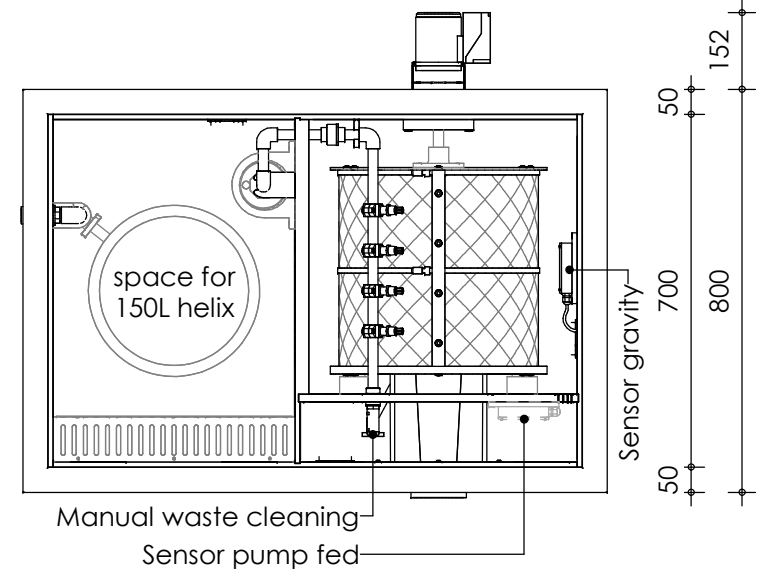

Front view

Right-side view

Top view

Rear view

Left-side view

description:
C22 - Combi filter

scale :
1 : 15

date/version :
v.2024

water running height :
120 mm