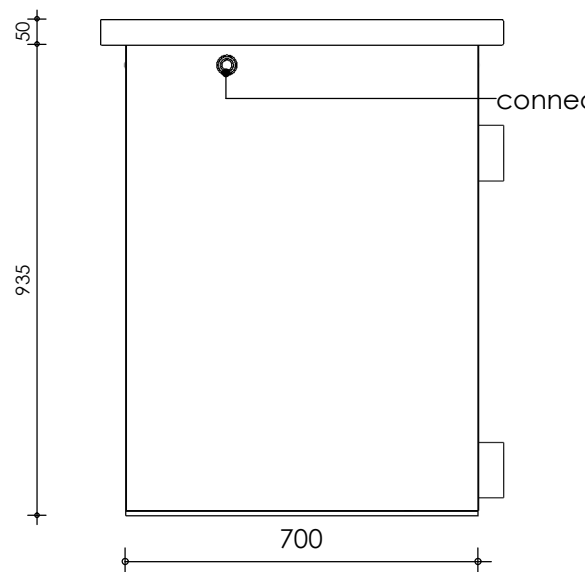

Front view

Right-side view

Top view

Rear view

Left-side view

description:
C22 - Combi filter

scale :
1 : 15

date/version :
v.2024

water running height :
120 mm