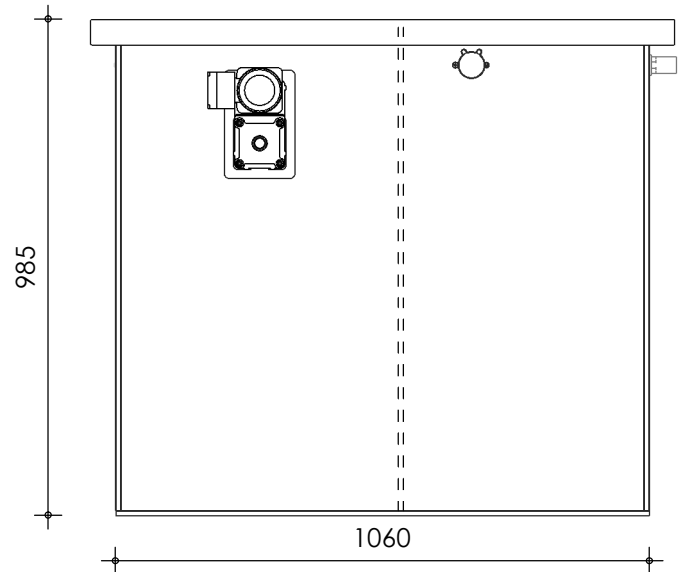

Front view

Right-side view

Top view

Rear view

Left-side view

description:
C22 - Combi filter

scale :
1 : 15

date/version :
v.2024

water running height :
120 mm