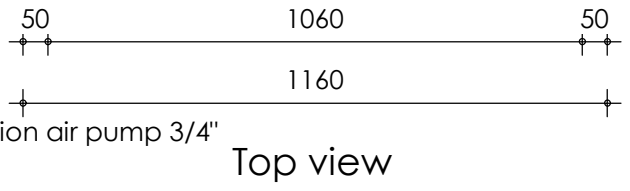

Front view

Right-side view

Top view

Rear view

Left-side view

description:
C22 - Combi filter

scale :
1 : 15

date/version :
v.2024

water running height :
120 mm