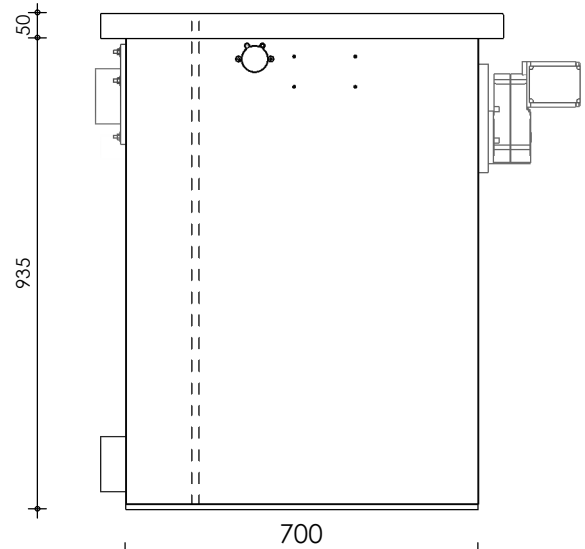

Front view

Right-side view

Top view

Rear view

Left-side view

description:
C22 - Combi filter

scale :
1 : 15

date/version :
v.2024

water running height :
120 mm